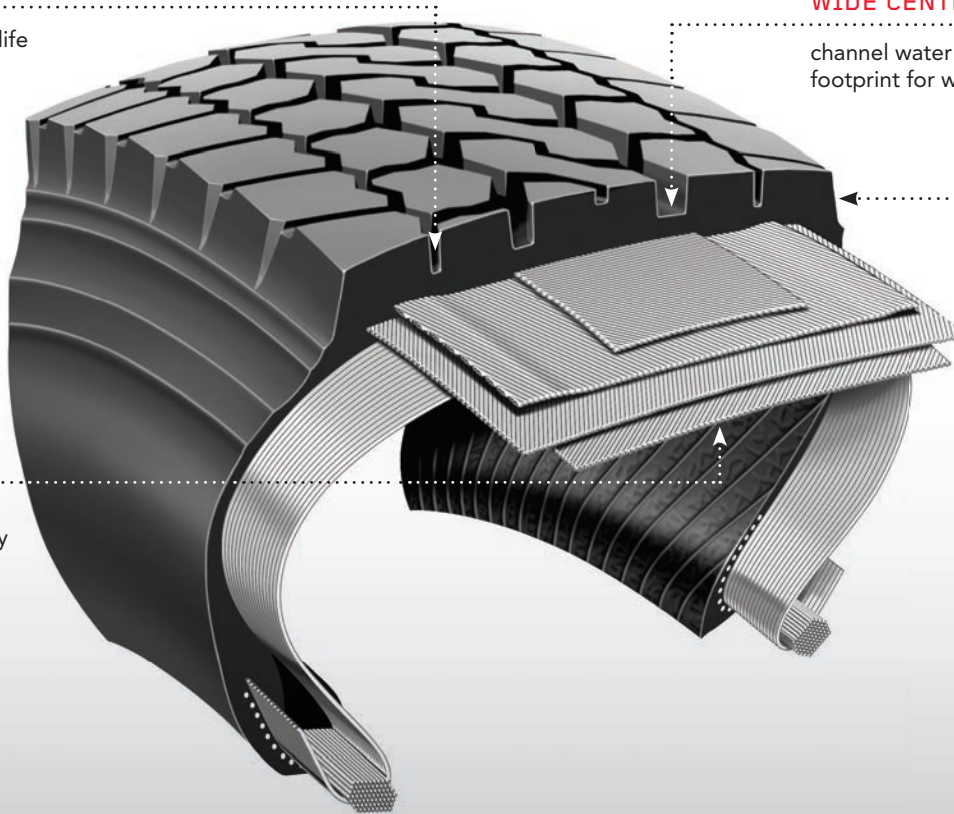

29/32NDS TREAD DEPTH

for long original tread life and improved traction

WIDE CENTER GROOVES

channel water out of the footprint for wet traction

CAP/BASE COMPOUNDING

combines a slow-wearing cap compound with a cool-running base that shields the casing from damaging heat to enhance retreadability

FOUR FULL-WIDTH STEEL BELTS

help casing durability and enhance retreadability by combating casing penetration

FD690 Plus Tire Size	Load Range	Article Number	Weight (lbs/kg)	Meas. Rim	Overall Diam. (in/mm)	Overall Width (in/mm)	Overall Width (Loaded) (in/mm)	Static Loaded Radius (in/mm)	Revs (per mile/km)	Tread Depth (32"/mm)	Max. Load Capacity		Infl. Pressure (PSI/kPa)	Max Speed (mph/kph)
											Single	Dual		
11R22.5 metric	G	158676	128 58	8.25 --	42.1 1069	10.8 274	11.8 300	19.6 498	493 306	29 23	6175 2800	5840 2650	105 790	75 120
11R24.5 metric	G	159135	138 63	8.25 --	44 1118	10.7 272	11.8 300	20.5 521	472 293	29 23	6610 3000	6005 2725	105 720	75 120
225/70R19.5 metric	F	186675	70 32	6 --	32.3 820	8.5 216	9.4 239	15 381	643 400	19 15	3640 1800	3415 1700	105 830	75 120
225/70R19.5 metric	G	227074	70 32	6 --	32.3 820	8.5 216	9.4 239	15 381	643 400	19 15	3970 1800	3750 1700	120 830	75 120
245/70R19.5 metric	G	186692	79 36	6.75 --	33.5 851	9.1 231	10 254	15.5 394	620 385	20 16	4545 2060	4375 1985	110 760	75 120
295/75R22.5 metric	G	159067	125 57	8.25 --	41 1041	11.1 282	12.2 310	19.1 485	507 315	29 23	6175 2800	5675 2575	110 760	75 120
285/75R24.5 metric	G	159084	131 59	8.25 --	42.2 1072	10.9 277	11.9 302	19.8 503	492 306	29 23	6175 2800	5675 2575	110 760	75 120

Warranty and additional technical information is available at FirestoneTruckTires.com, or from your dealer or truck stop.

Driven by innovation for more than 100 years, Firestone has a tire that's right for you and your business. See why we like to say that those with passion, those with ambition and those with drive ... Drive a Firestone.

TO LEARN MORE, VISIT FIRESTONETRUCKTIRES.COM