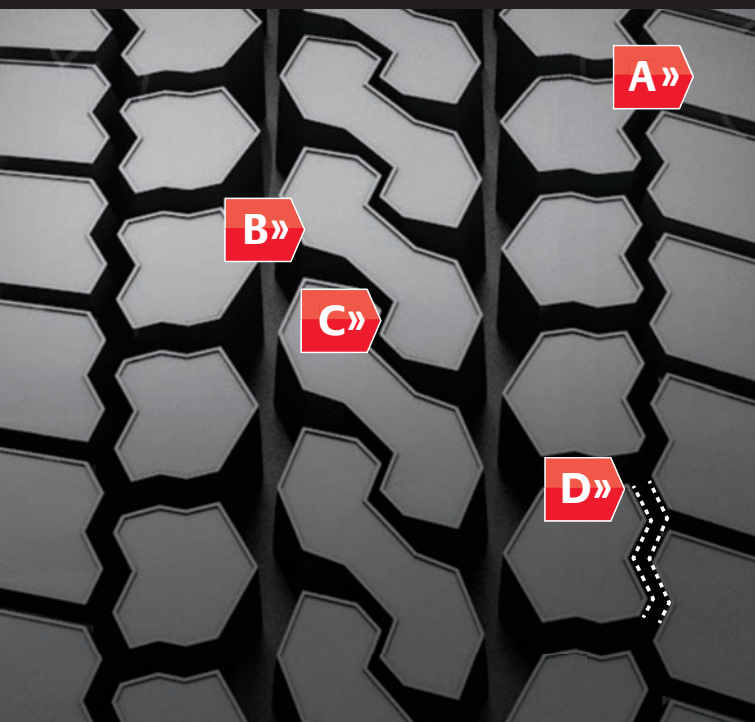

FD690 PLUS *LONG- AND REGIONAL-HAUL* Drive Radial

LONG LASTING & DURABLE

Recommended for use in single- and tandem-drive axle applications, the Firestone FD690 PLUS offers a 29/32nds tread depth for long original tread life. Multiple angled edges in each tread element, along with aggressive center lugs, bite through water to promote wet traction. Combine these features with outstanding casing durability and excellent retreadability, and the American-made FD690 PLUS goes the distance in over-the-road and regional-haul applications.

Firestone

FD690 PLUS FEATURES & BENEFITS

**A****SOLID SHOULDER RIB**

.....
distributes weight and torque evenly to fight irregular wear

B**AGGRESSIVE CENTER LUGS**

.....
help to improve traction in wet or dry conditions for the life of the tread

C**TIE BARS**

.....
control movement of center tread blocks to help minimize irregular wear, leading to longer original tread life

D**MULTIPLE GRIPPING EDGES**

.....
provide biting edges that help promote wet traction

29/32NDS TREAD DEPTH

for long original tread life and improved traction

WIDE CENTER GROOVES

channel water out of the footprint for wet traction

CAP/BASE COMPOUNDING

combines a slow-wearing cap compound with a cool-running base that shields the casing from damaging heat to enhance retreadability